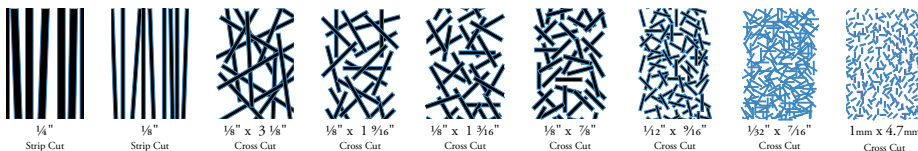

Authorized Dealer